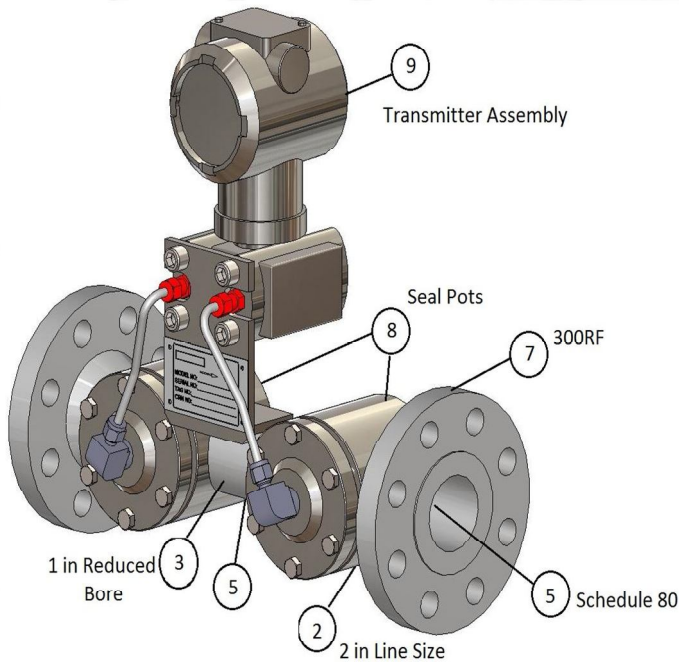

### **FEATURES:**

- Suitable for pipes from: 1/2" to 2.5" (DN: 15-65)
- Reduced Bores for low flow applications
- Integral Transmitter Mount with Diaphragm Seals to custom Seal Pots or Saddle adaptors
- Designed to work In highly viscous fluids and slurries that risk plugging impulse lines or recessed seal connections
- End connections:
  - Threaded NPTM and NPTF
  - Flanged ANSI Class 150# to 600#
- Flow tests traceable to NIST are available and when performed within the Reynolds Number range of the process allow for accuracies of +/-0.5%
- Repeatability of the flow measurement is +/- 0.25%
- Stable geometry under difficult process conditions reduces the need to calibrate secondary electronics or inspect the primary
- Design Standards based on Kent Taylor, R.W. Miller, ASME B31.1 and B31.3
- Standard Materials: CS, 316SS, 304SS. Other material available on request.  
MTR's and NACE certificates also available.

## id Flow NISTAR Model 2000 Wedgemeter Description

IDFWN2-020-R010-316-80-316-300RF-SP

NISTAR Model 2000	
NISTAR 2000	IDFWN2

#2 Line Size	
0.5	005
0.75	075
1	010
1.5	015
2	020
2.5	025
#3 Reduced Bore	
0.5	R005
0.75	R075
1	R010
#4 Pipe Material	
316SS	316
304SS	304
Carbon Steel	WCB
Hastelloy	HST
Other	

IDFWN2	020	R010	316	80	316	300RF	SP
#1	#2	#3	#4	#5	#6	#7	#8

#5 Meter ID / SCH	
ID	value
SCH 10	010
SCH 10S	010S
SCH 40	040
SCH 40S	040S
SCH 80	080
SCH 80S	080S
Standard	STD
X-Strong	XS

#6 Wedge Material	
316SS	316
304SS	304
Carbon Steel	WCB
Hastelloy	HST
Other	

#7 Process Connection	
ANSI 150 RF	150 RF
ANSI 300 RF	300 RF
ANSI 600 RF	600 RF
ANSI 900 RF	900 RF
ANSI 1500 RF	1500 RF
ANSI 150 RTJ	150 RTJ
ANSI 300 RTJ	300 RTJ
ANSI 600 RTJ	600 RTJ
ANSI 900 RTJ	900 RTJ
ANSI 1500 RTJ	1500 RTJ
Threaded NPTM	THR
#8 Instrument Connections	
Seal Pots	SP
Saddle Flanges	SF
#9 Options	